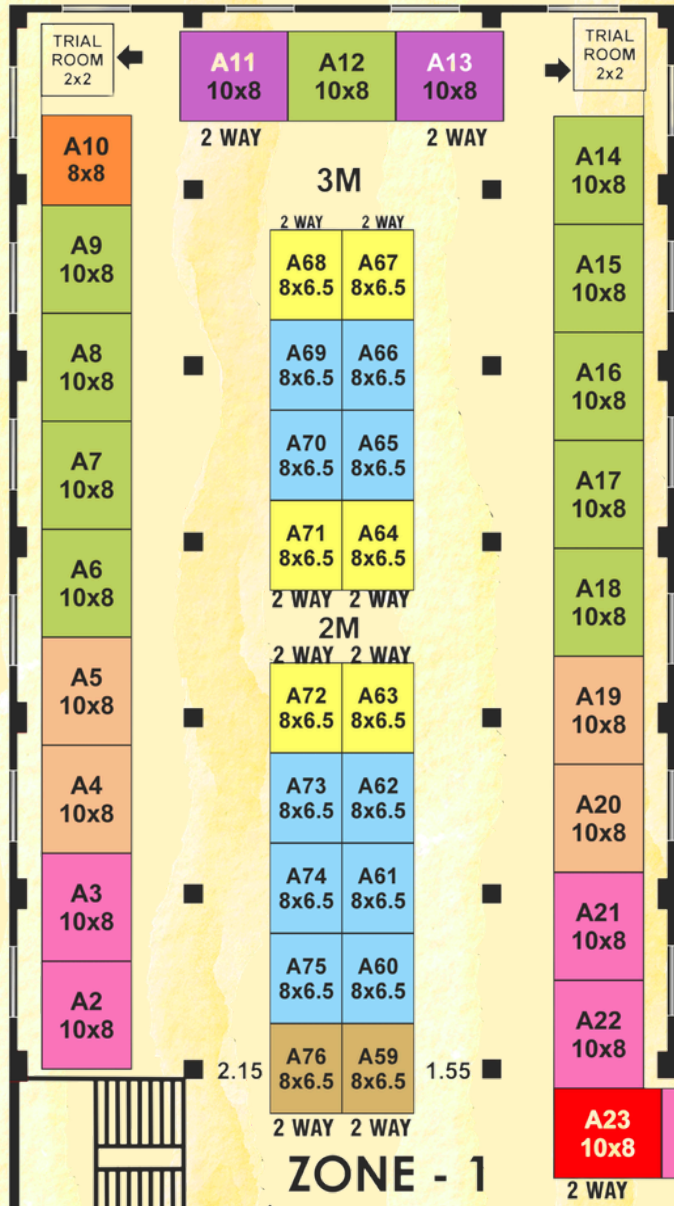

# Shubham

Rakhi & Lifestyle Exhibition

10 & 11 JULY, 2026

B.M. BIRLA AUDITORIUM, JAIPUR

	Price
	68,000/-
	65,000/-
	60,000/-
	53,000/-
	46,000/-
	44,000/-
	42,000/-
	39,000/-
	32,000/-
	30,000/-

GST - 18% EXTRA