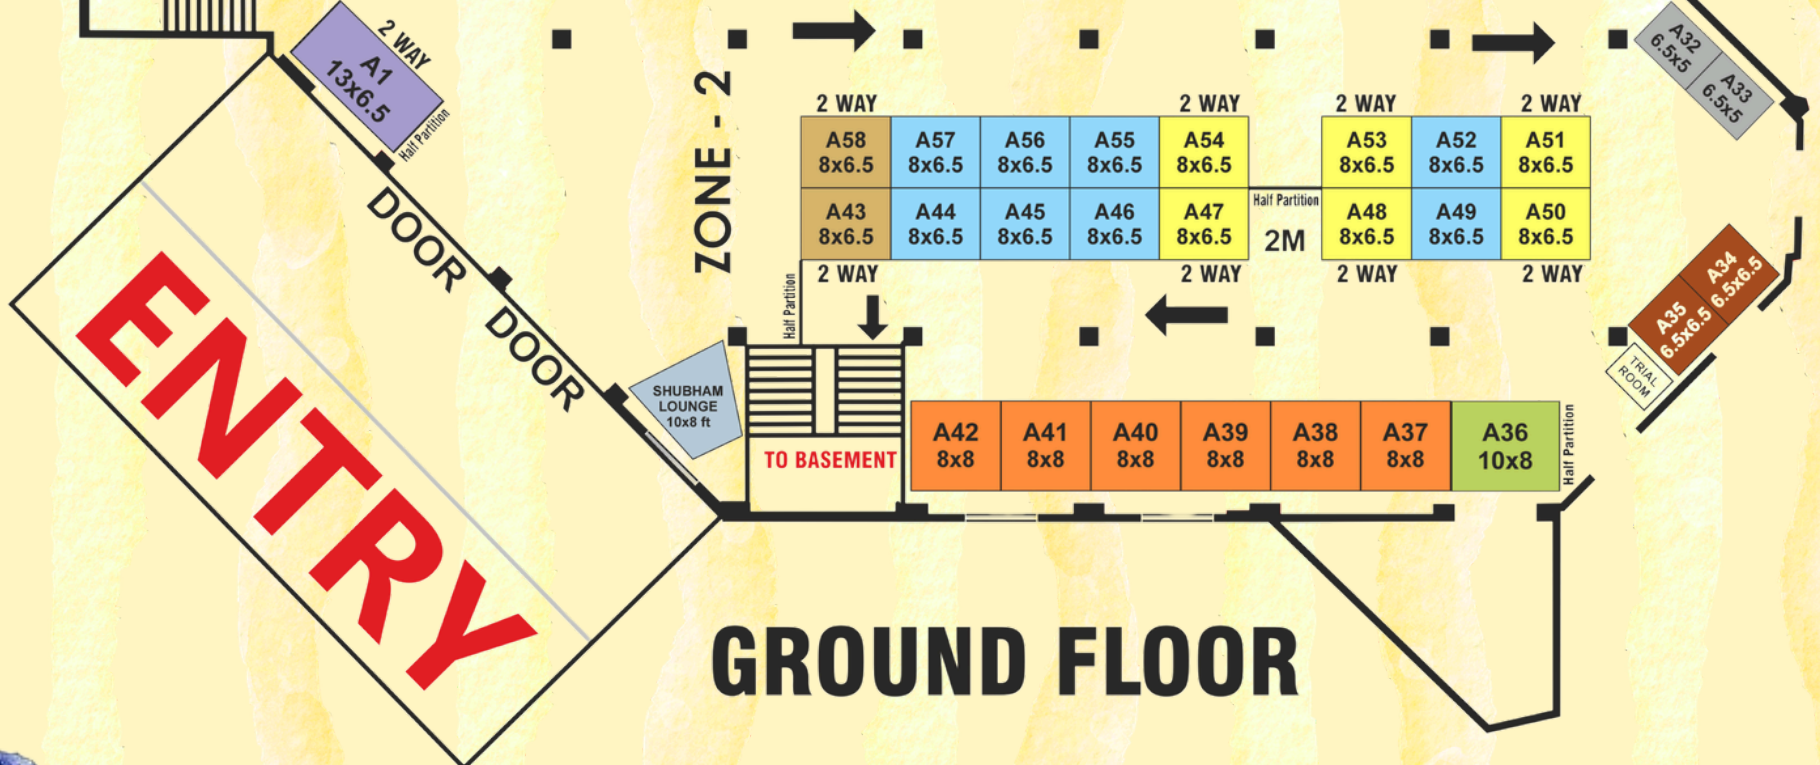

# Shubham

Rakhi & Lifestyle Exhibition

10 & 11 JULY, 2026

B.M. BIRLA AUDITORIUM, JAIPUR

	Price
	68,000/-
	65,000/-
	60,000/-
	53,000/-
	46,000/-
	44,000/-
	42,000/-
	39,000/-
	32,000/-
	30,000/-

GST - 18% EXTRA

GROUND FLOOR

ENTRY