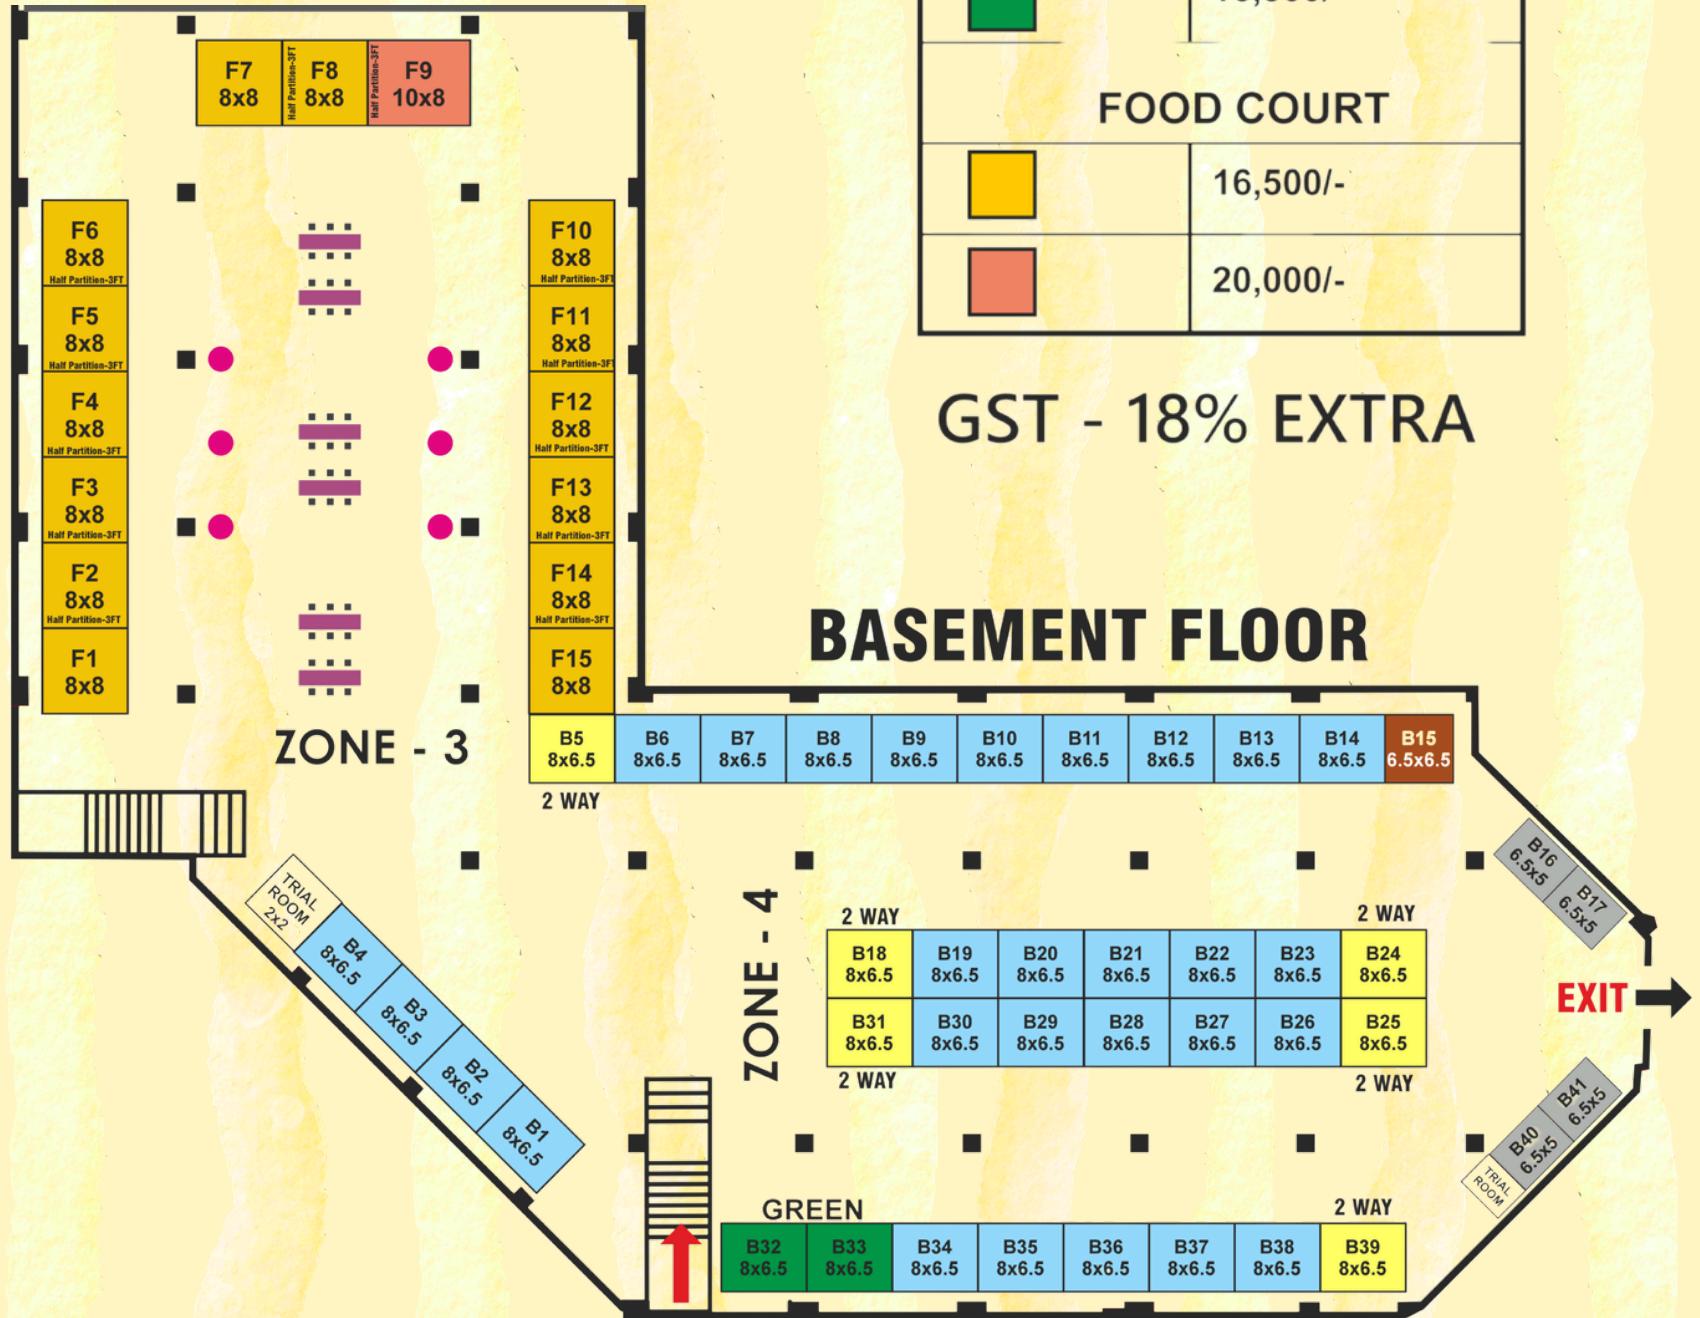

Shubham

Rakhi & Lifestyle Exhibition

10 & 11 JULY, 2026

B.M. BIRLA AUDITORIUM, JAIPUR

	Price
	23,000/-
	22,000/-
	21,000/-
	20,000/-
	16,500/-
FOOD COURT	
	16,500/-
	20,000/-

GST - 18% EXTRA

BASEMENT FLOOR